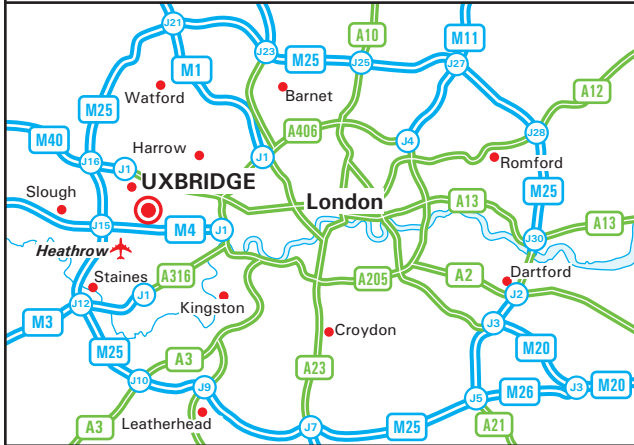

FAMILY LAW SOLUTIONS

Stockley Park Meeting Room
Lakeside House
1 Furzeground Way, Stockley Park
Uxbridge UB11 1BD
Tel: 0800 2888 396 - Fax: 0845 280 2236
www.familylaw-solutions.co.uk

From M4

Leave the M4 at Junction 4 (signed Uxbridge & Hayes).
Join the A408 (Stockley Road) signposted Uxbridge & Hayes.
After 1 mile take slip road signposted Stockley Park.
This leads down to a large roundabout.
Turn right (for Stockley Park East)
Go past the security kiosk on the right (where you can ask for directions)
Take second exit at the next roundabout onto Longwalk Road.
Lakeside House is located on the right hand side (see inset).

By Public Transport

From Central London take the Heathrow Express from Paddington Station or the Piccadilly Line to Heathrow Terminals 1,2,3 then take the A10 bus to Stockley Park.

The 350 bus travels from Heathrow Terminal 5 to Stockley Park.

The U5 bus travels from Uxbridge Station via The Hillingdon Hospital, through Stockley Park via West Drayton to Hayes and Harlington Station.